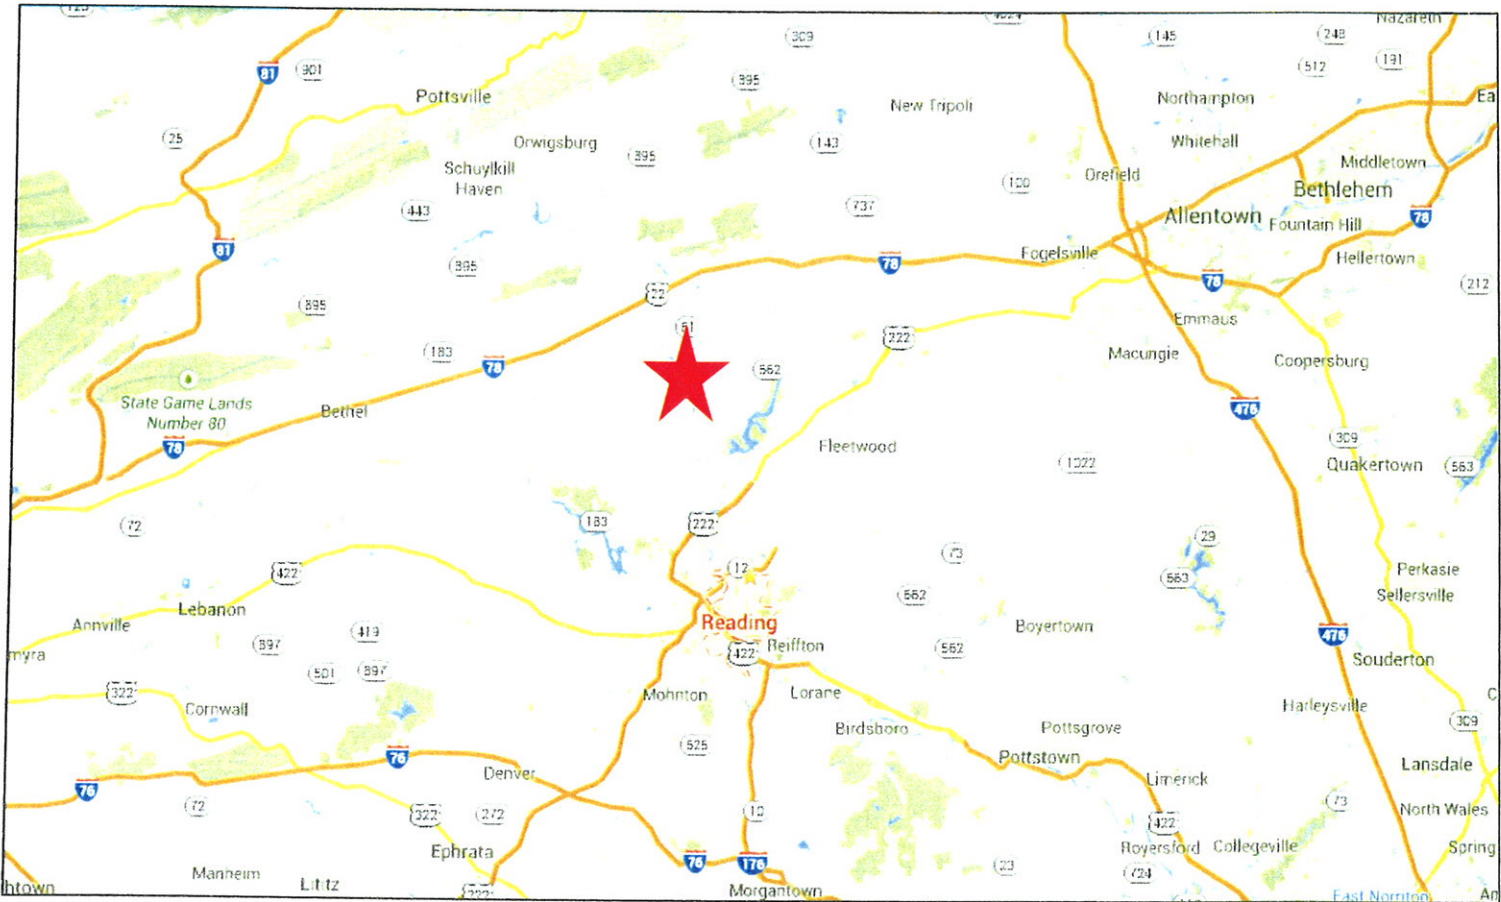

## Route 61 Perry Township Industrial Land

Mileage and Driving Times to Major Cities

City	Mileage to Site	Driving Time
Allentown, PA	31 miles	39 minutes
Philadelphia, PA	69 miles	1 hour, 16 minutes
Harrisburg, PA	66 miles	1 hour, 11 minutes
Baltimore, MD	114 miles	2 hours, 5 minutes
New York, NY	118 miles	2 hours, 6 minutes

Mileage to Nearest Sea Port

City	Mileage to Reading
Red Hook Container Terminal	105 miles
Port of Philadelphia	50 miles
Port Newark	96 miles
Port of Camden-Gloucester	50 miles
Elizabeth Marine Terminal	93 miles